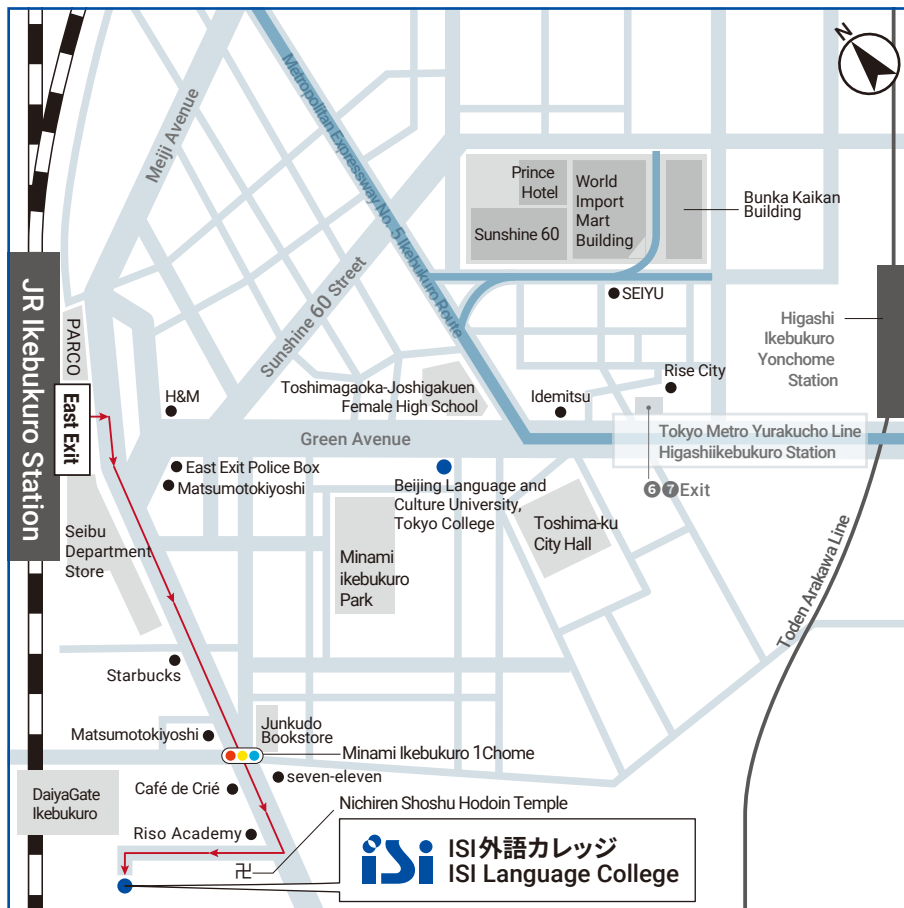

Tokyo-Ikebukuro Campus

School information

ISI Language College (Ikebukuro)

1-13-13 Minami Ikebukuro, Toshima-ku, Tokyo 171-0022
 TEL: +81-3-5957-2410 FAX: +81-3-5957-2420
 E-mail: ilc@isi-global.com

Campus opening hours

From Monday to Friday from 8:30 to 17:30 h.
 (except National Holidays)

ISI外語カレッジ (池袋校)

〒171-0022
 東京都豊島区南池袋1-13-13
 TEL: +81-3-5957-2410
 FAX: +81-3-5957-2420
 E-mail: ilc@isi-global.com

Access

Ikebukuro Station

6 minutes away on foot from East Exit

- JR Yamanote Line / JR Saikyo Line / JR Shonan Shinjuku Line
- Tobu Tojo Line
- Seibu Ikebukuro Line
- Tokyo Metro Marunouchi Line / Tokyo Metro Yurakucho Line / Tokyo Metro Fukutoshin Line